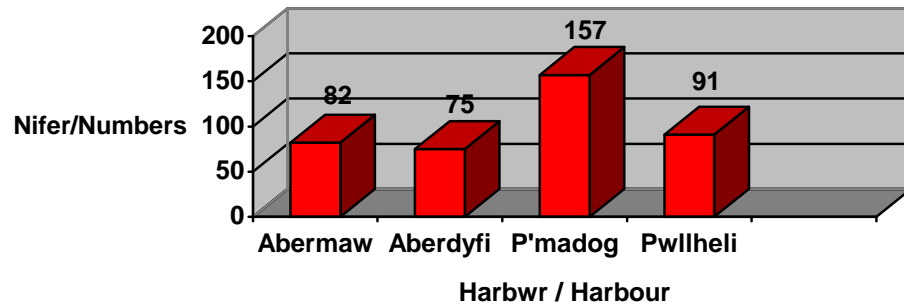

Darlun o ystadegau cychod ym mhob harbwr. Analysis of boat statistics at each harbour.

Nifer o Gychod / Number of Boats